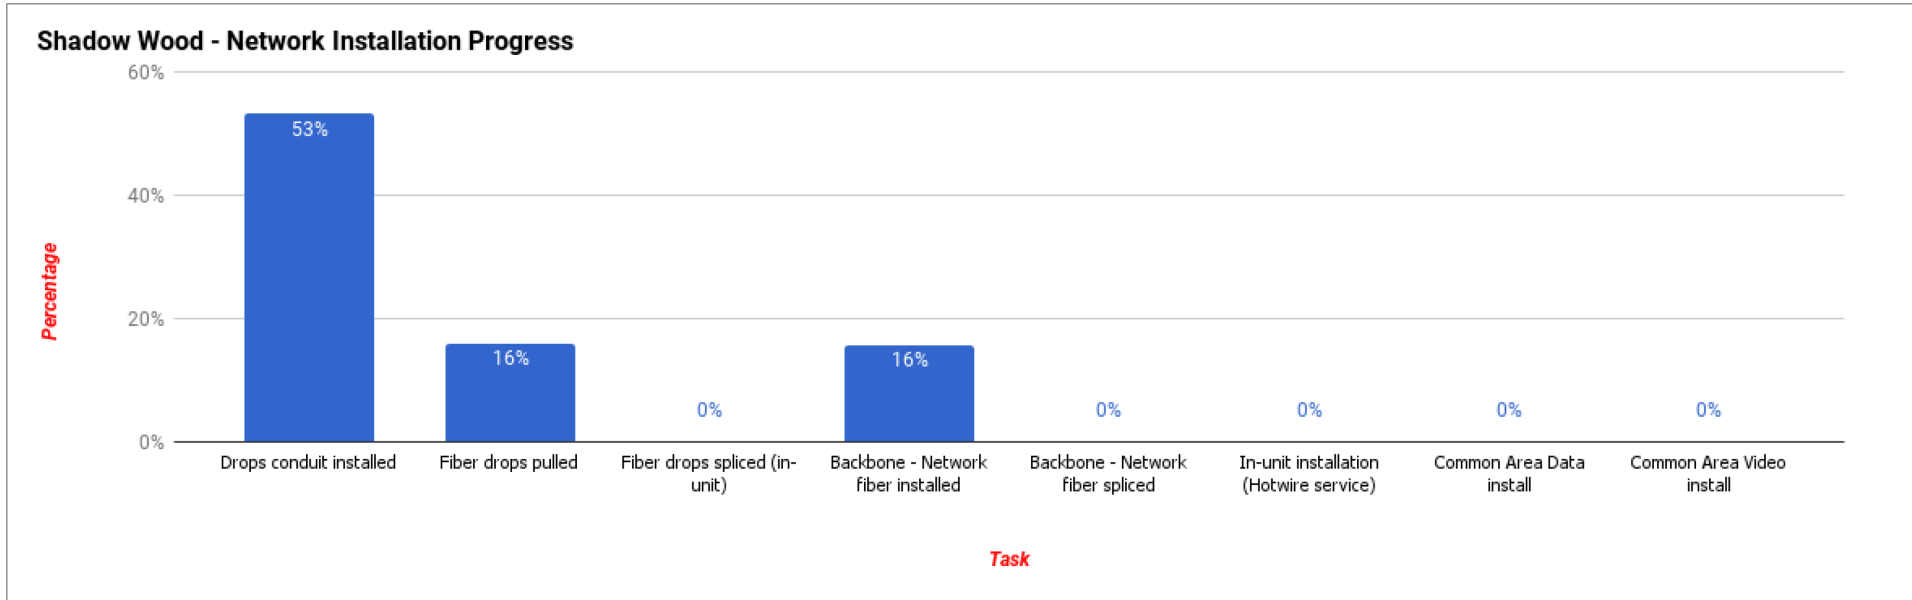

Shadow Wood - Weekly Update Summary

Wednesday, November 22, 2017

Task	Phase 1	Phase 2	Phase 3	Phase 4	Phase 5	Phase 6	Phase 7	Phase 8	Overall Progress
Drops conduit installed	100%	100%	100%	0%	0%	100%	0%	26%	53%
Fiber drops pulled	0%	100%	27%	0%	0%	0%	0%	0%	16%
Fiber drops spliced (in-unit)	0%	0%	0%	0%	0%	0%	0%	0%	0%
Backbone - Network fiber installed	15%	100%	0%	0%	0%	10%	0%	0%	16%
Backbone - Network fiber spliced	0%	0%	0%	0%	0%	0%	0%	0%	0%
In-unit installation (Hotwire service)	0%	0%	0%	0%	0%	0%	0%	0%	0%
Common Area Data install	0%	0%	0%	0%	0%	0%	0%	0%	0%
Common Area Video install	0%	0%	0%	0%	0%	0%	0%	0%	0%