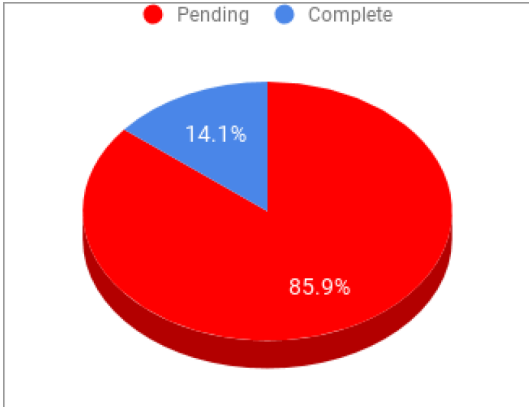

Shadow Wood - Weekly Update Summary

Wednesday, November 22, 2017

Task	Phase 1	Phase 2	Phase 3	Phase 4	Phase 5	Phase 6	Phase 7	Phase 8	Overall Progress
Drops conduit installed	100%	100%	100%	0%	0%	100%	0%	26%	53%
Fiber drops pulled	0%	100%	27%	0%	0%	0%	0%	0%	16%
Fiber drops spliced (in-unit)	0%	0%	0%	0%	0%	0%	0%	0%	0%
Backbone - Network fiber installed	15%	100%	0%	0%	0%	10%	0%	0%	16%
Backbone - Network fiber spliced	0%	0%	0%	0%	0%	0%	0%	0%	0%
In-unit installation (Hotwire service)	0%	0%	0%	0%	0%	0%	0%	0%	0%
Common Area Data install	0%	0%	0%	0%	0%	0%	0%	0%	0%
Common Area Video install	0%	0%	0%	0%	0%	0%	0%	0%	0%