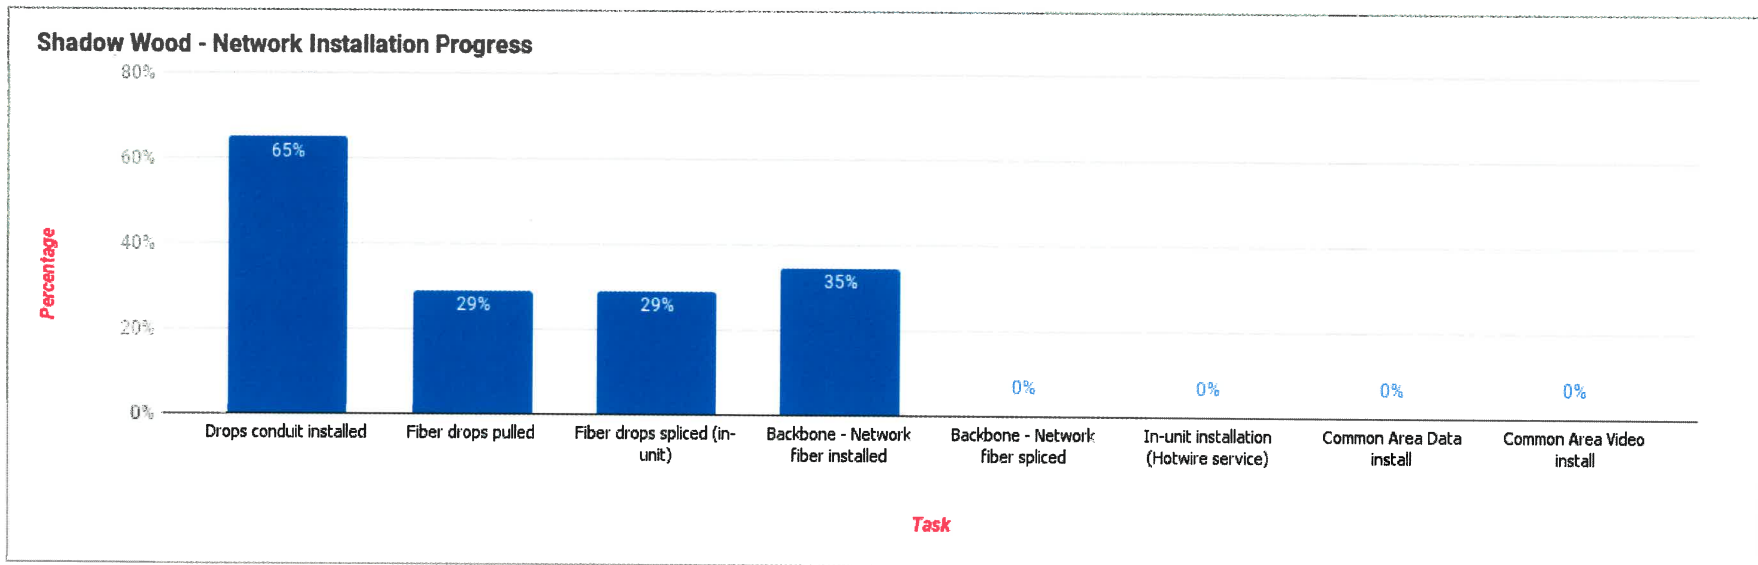

Shadow Wood - Weekly Update Summary

Friday, December 15, 2017

Task	Phase 1	Phase 2	Phase 3	Phase 4	Phase 5	Phase 6	Phase 7	Phase 8	Overall Progress
Drops conduit installed	76%	100%	100%	0%	0%	100%	0%	73%	65%
Fiber drops pulled	38%	100%	42%	0%	80%	0%	0%	0%	29%
Fiber drops spliced (in-unit)	38%	100%	42%	0%	80%	0%	0%	0%	29%
Backbone - Network fiber installed	89%	100%	15%	0%	0%	49%	0%	0%	35%
Backbone - Network fiber spliced	0%	0%	0%	0%	0%	0%	0%	0%	0%
In-unit installation (Hotwire service)	0%	0%	0%	0%	0%	0%	0%	0%	0%
Common Area Data install	0%	0%	0%	0%	0%	0%	0%	0%	0%
Common Area Video install	0%	0%	0%	0%	0%	0%	0%	0%	0%