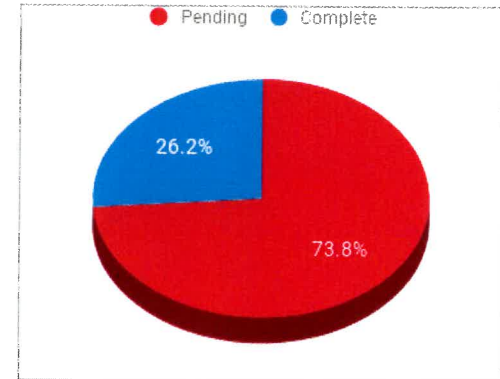

Shadow Wood - Weekly Update Summary

Friday, December 15, 2017

Task	Phase 1	Phase 2	Phase 3	Phase 4	Phase 5	Phase 6	Phase 7	Phase 8	Overall Progress
Drops conduit installed	76%	100%	100%	0%	0%	100%	0%	73%	65%
Fiber drops pulled	38%	100%	42%	0%	80%	0%	0%	0%	29%
Fiber drops spliced (in-unit)	38%	100%	42%	0%	80%	0%	0%	0%	29%
Backbone - Network fiber installed	89%	100%	15%	0%	0%	49%	0%	0%	35%
Backbone - Network fiber spliced	0%	0%	0%	0%	0%	0%	0%	0%	0%
In-unit installation (Hotwire service)	0%	0%	0%	0%	0%	0%	0%	0%	0%
Common Area Data install	0%	0%	0%	0%	0%	0%	0%	0%	0%
Common Area Video install	0%	0%	0%	0%	0%	0%	0%	0%	0%