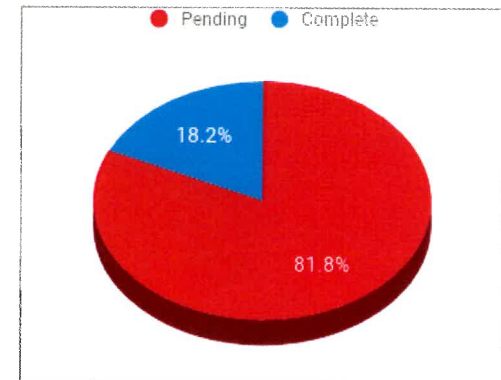

Shadow Wood - Weekly Update Summary

Monday, November 27, 2017

Task	Phase 1	Phase 2	Phase 3	Phase 4	Phase 5	Phase 6	Phase 7	Phase 8	Overall Progress
Drops conduit installed	100%	100%	100%	0%	0%	100%	0%	31%	54%
Fiber drops pulled	13%	100%	42%	0%	0%	0%	0%	0%	19%
Fiber drops spliced (in-unit)	13%	100%	42%	0%	0%	0%	0%	0%	19%
Backbone - Network fiber installed	21%	100%	0%	0%	0%	10%	0%	0%	16%
Backbone - Network fiber spliced	0%	0%	0%	0%	0%	0%	0%	0%	0%
In-unit installation (Hotwire service)	0%	0%	0%	0%	0%	0%	0%	0%	0%
Common Area Data install	0%	0%	0%	0%	0%	0%	0%	0%	0%
Common Area Video install	0%	0%	0%	0%	0%	0%	0%	0%	0%