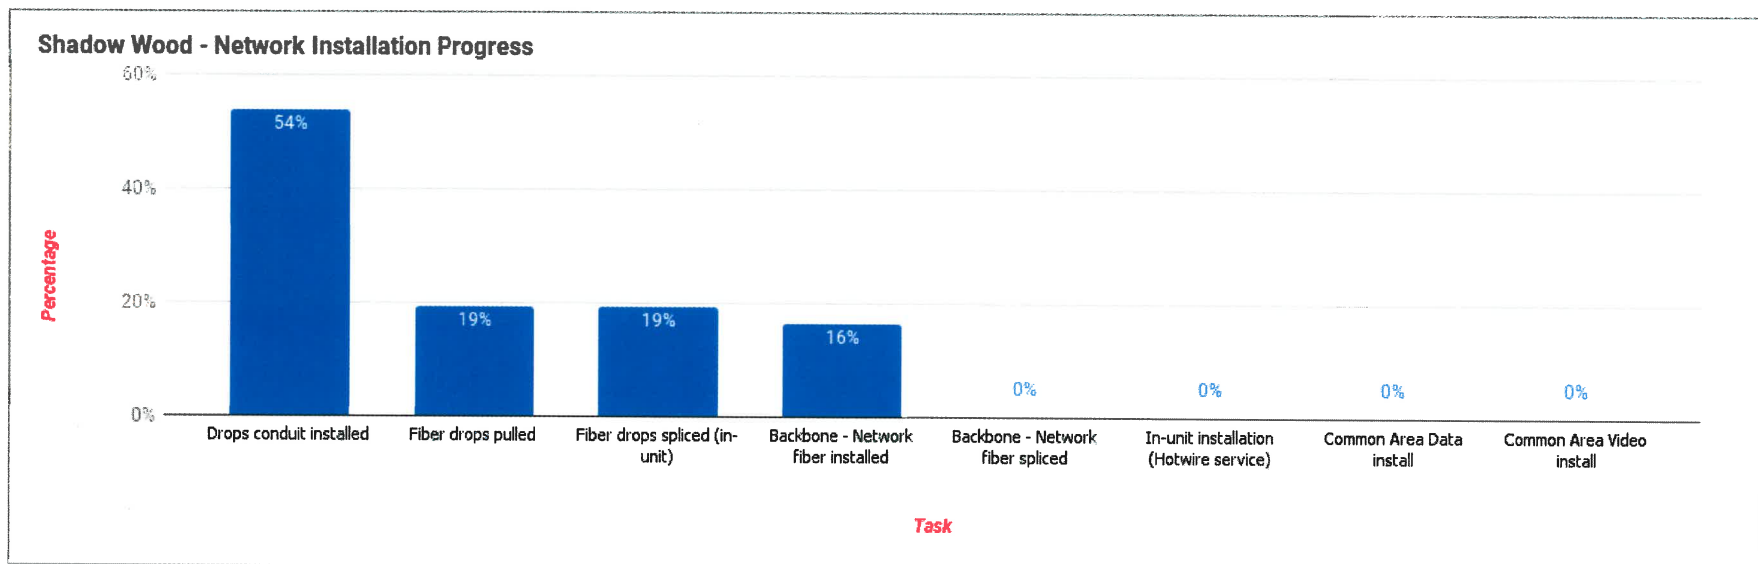

Shadow Wood - Weekly Update Summary

Monday, November 27, 2017

Task	Phase 1	Phase 2	Phase 3	Phase 4	Phase 5	Phase 6	Phase 7	Phase 8	Overall Progress
Drops conduit installed	100%	100%	100%	0%	0%	100%	0%	31%	54%
Fiber drops pulled	13%	100%	42%	0%	0%	0%	0%	0%	19%
Fiber drops spliced (in-unit)	13%	100%	42%	0%	0%	0%	0%	0%	19%
Backbone - Network fiber installed	21%	100%	0%	0%	0%	10%	0%	0%	16%
Backbone - Network fiber spliced	0%	0%	0%	0%	0%	0%	0%	0%	0%
In-unit installation (Hotwire service)	0%	0%	0%	0%	0%	0%	0%	0%	0%
Common Area Data install	0%	0%	0%	0%	0%	0%	0%	0%	0%
Common Area Video install	0%	0%	0%	0%	0%	0%	0%	0%	0%