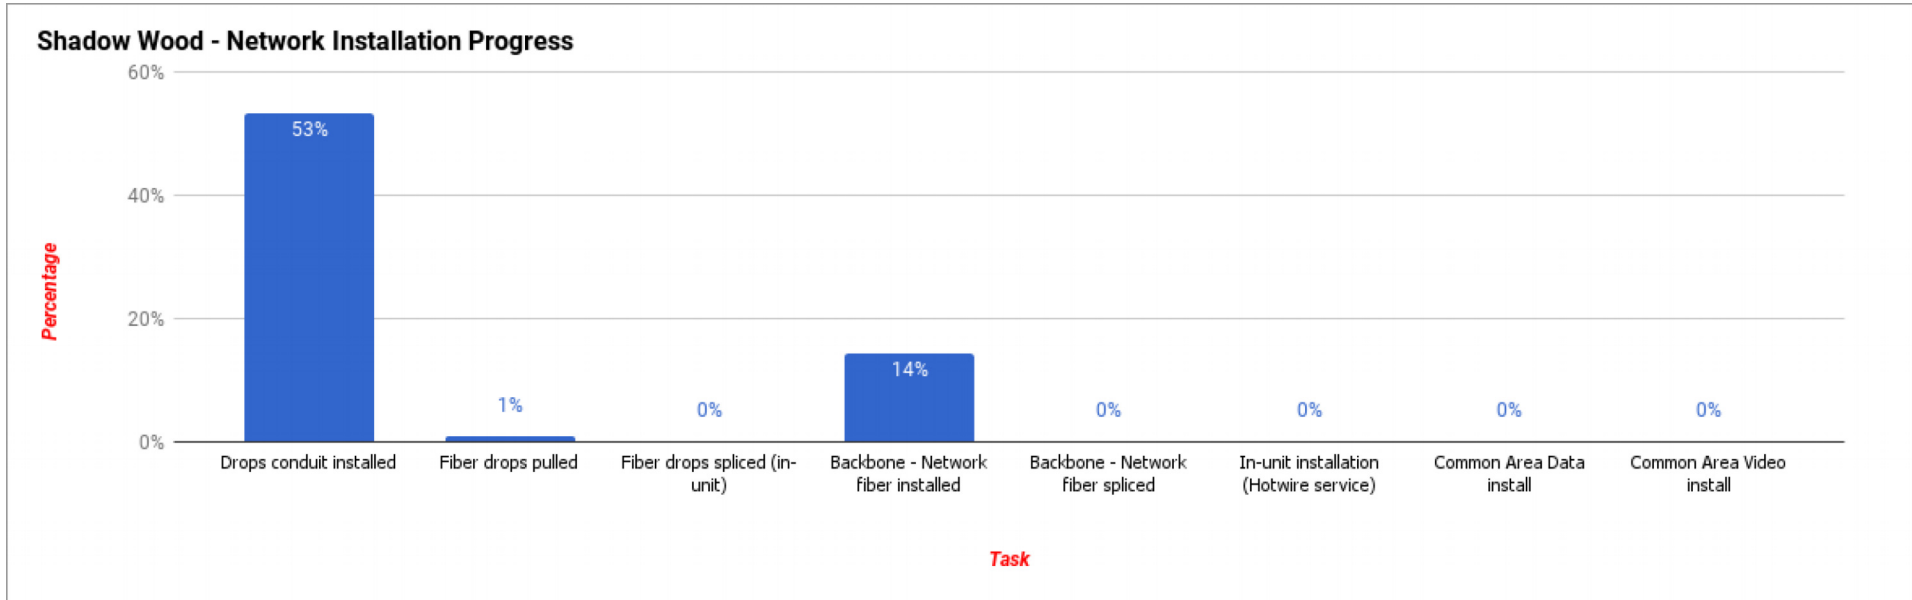

# Shadow Wood - Weekly Update Summary

Wednesday, November 8, 2017

Task	Phase 1	Phase 2	Phase 3	Phase 4	Phase 5	Phase 6	Phase 7	Phase 8	Overall Progress
Drops conduit installed	100%	100%	100%	0%	0%	100%	0%	26%	53%
Fiber drops pulled	0%	8%	0%	0%	0%	0%	0%	0%	1%
Fiber drops spliced (in-unit)	0%	0%	0%	0%	0%	0%	0%	0%	0%
Backbone - Network fiber installed	14%	100%	0%	0%	0%	0%	0%	0%	14%
Backbone - Network fiber spliced	0%	0%	0%	0%	0%	0%	0%	0%	0%
In-unit installation (Hotwire service)	0%	0%	0%	0%	0%	0%	0%	0%	0%
Common Area Data install	0%	0%	0%	0%	0%	0%	0%	0%	0%
Common Area Video install	0%	0%	0%	0%	0%	0%	0%	0%	0%