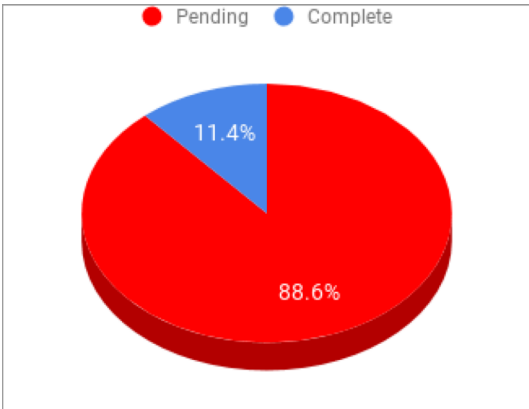

# Shadow Wood - Weekly Update Summary

Wednesday, November 8, 2017

Task	Phase 1	Phase 2	Phase 3	Phase 4	Phase 5	Phase 6	Phase 7	Phase 8	Overall Progress
Drops conduit installed	100%	100%	100%	0%	0%	100%	0%	26%	53%
Fiber drops pulled	0%	8%	0%	0%	0%	0%	0%	0%	1%
Fiber drops spliced (in-unit)	0%	0%	0%	0%	0%	0%	0%	0%	0%
Backbone - Network fiber installed	14%	100%	0%	0%	0%	0%	0%	0%	14%
Backbone - Network fiber spliced	0%	0%	0%	0%	0%	0%	0%	0%	0%
In-unit installation (Hotwire service)	0%	0%	0%	0%	0%	0%	0%	0%	0%
Common Area Data install	0%	0%	0%	0%	0%	0%	0%	0%	0%
Common Area Video install	0%	0%	0%	0%	0%	0%	0%	0%	0%